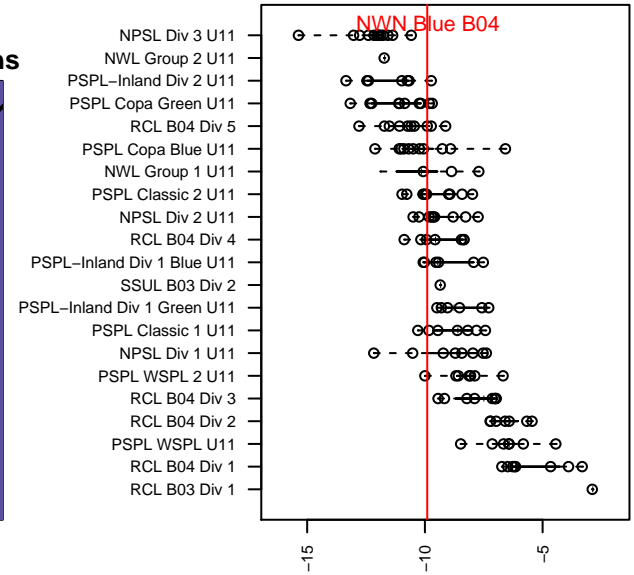

NWN Blue B04

NW Nationals
 Mountlake Terrace, WA
 B04 total strength=259
 attack=0.18 defense=0.13
 fall league = RCL B04 Div 5
 spr league = Win RCL B04 Div 4

alt names used:
 NWN B04 B Blue
 NW Nationals B04 blue
 NWN AUN
 NW Nationals B04 Blue
 NW NATIONALS B04 BLUE (WA)
 NWN B04 B Blue
 NWN B04 B Blue

Venues played:
 2015 Starfire Spring Classic BU11 Silver
 2015 Snohomish United Invt Silver
 2015 WA Rush Cup BU11 Silver U11
 2015 River Jam Samba U11
 2015 RCL B04 Div 5
 2015 Win RCL B04 Div 4
 2015 WYS Presidents Cup B04 Division 3

**attack and defense variance (black dot)
relative to other teams
and top 10 in region**

**attack and defense rating
relative to others at age
and all opponents in last 13 months**

Performance relative to 13 month average