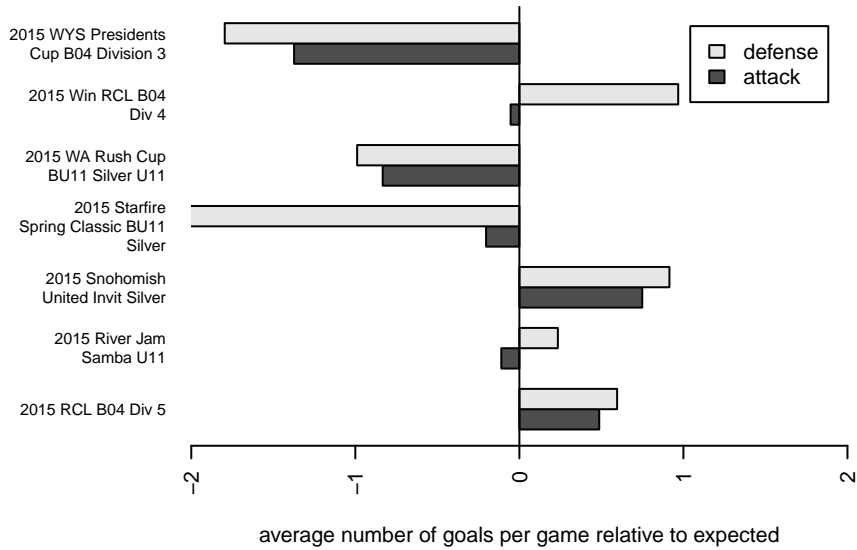

NWN Blue B04

NW Nationals
 Mountlake Terrace, WA
 B04 total strength=259
 attack=0.18 defense=0.13
 fall league = RCL B04 Div 5
 spr league = Win RCL B04 Div 4

alt names used:
 NWN B04 B Blue
 NW Nationals B04 blue
 NWN AUN
 NW Nationals B04 Blue
 NW NATIONALS B04 BLUE (WA)
 NWN B04 B Blue
 NWN B04 B Blue

Venues played:
 2015 Starfire Spring Classic BU11 Silver
 2015 Snohomish United Invt Silver
 2015 WA Rush Cup BU11 Silver U11
 2015 River Jam Samba U11
 2015 RCL B04 Div 5
 2015 Win RCL B04 Div 4
 2015 WYS Presidents Cup B04 Division 3

**attack and defense variance (black dot)
relative to other teams
and top 10 in region**

**attack and defense rating
relative to others at age
and all opponents in last 13 months**

Performance relative to 13 month average