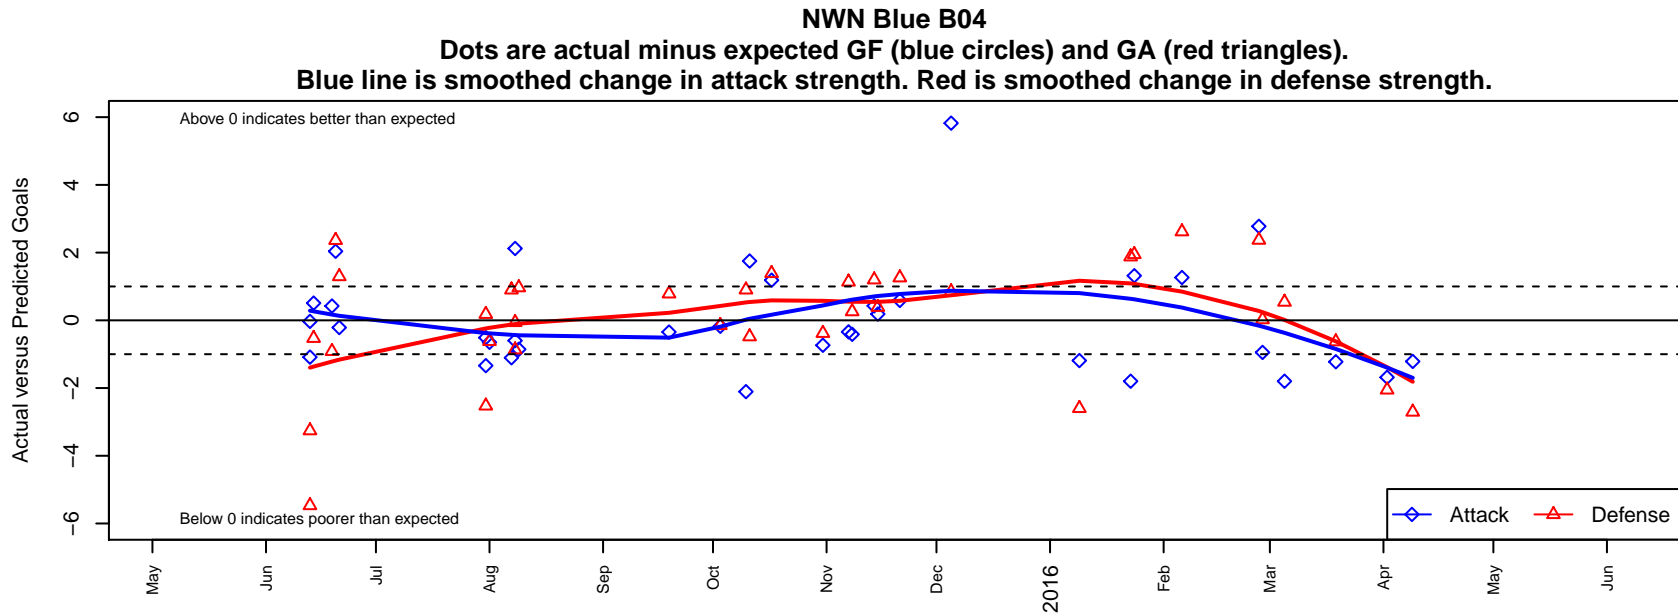

NWN Blue B04

NW Nationals
 Mountlake Terrace, WA
 B04 total strength=259
 attack=0.18 defense=0.13
 fall league = RCL B04 Div 5
 spr league = Win RCL B04 Div 4

alt names used:
 NWN B04 B Blue
 NW Nationals B04 blue
 NWN AUN
 NW Nationals B04 Blue
 NW NATIONALS B04 BLUE (WA)
 NWN B04 B Blue
 NWN B04 B Blue

**attack and defense variance (black dot)
relative to other teams
and top 10 in region**

**attack and defense rating
relative to others at age
and all opponents in last 13 months**

Performance relative to 13 month average